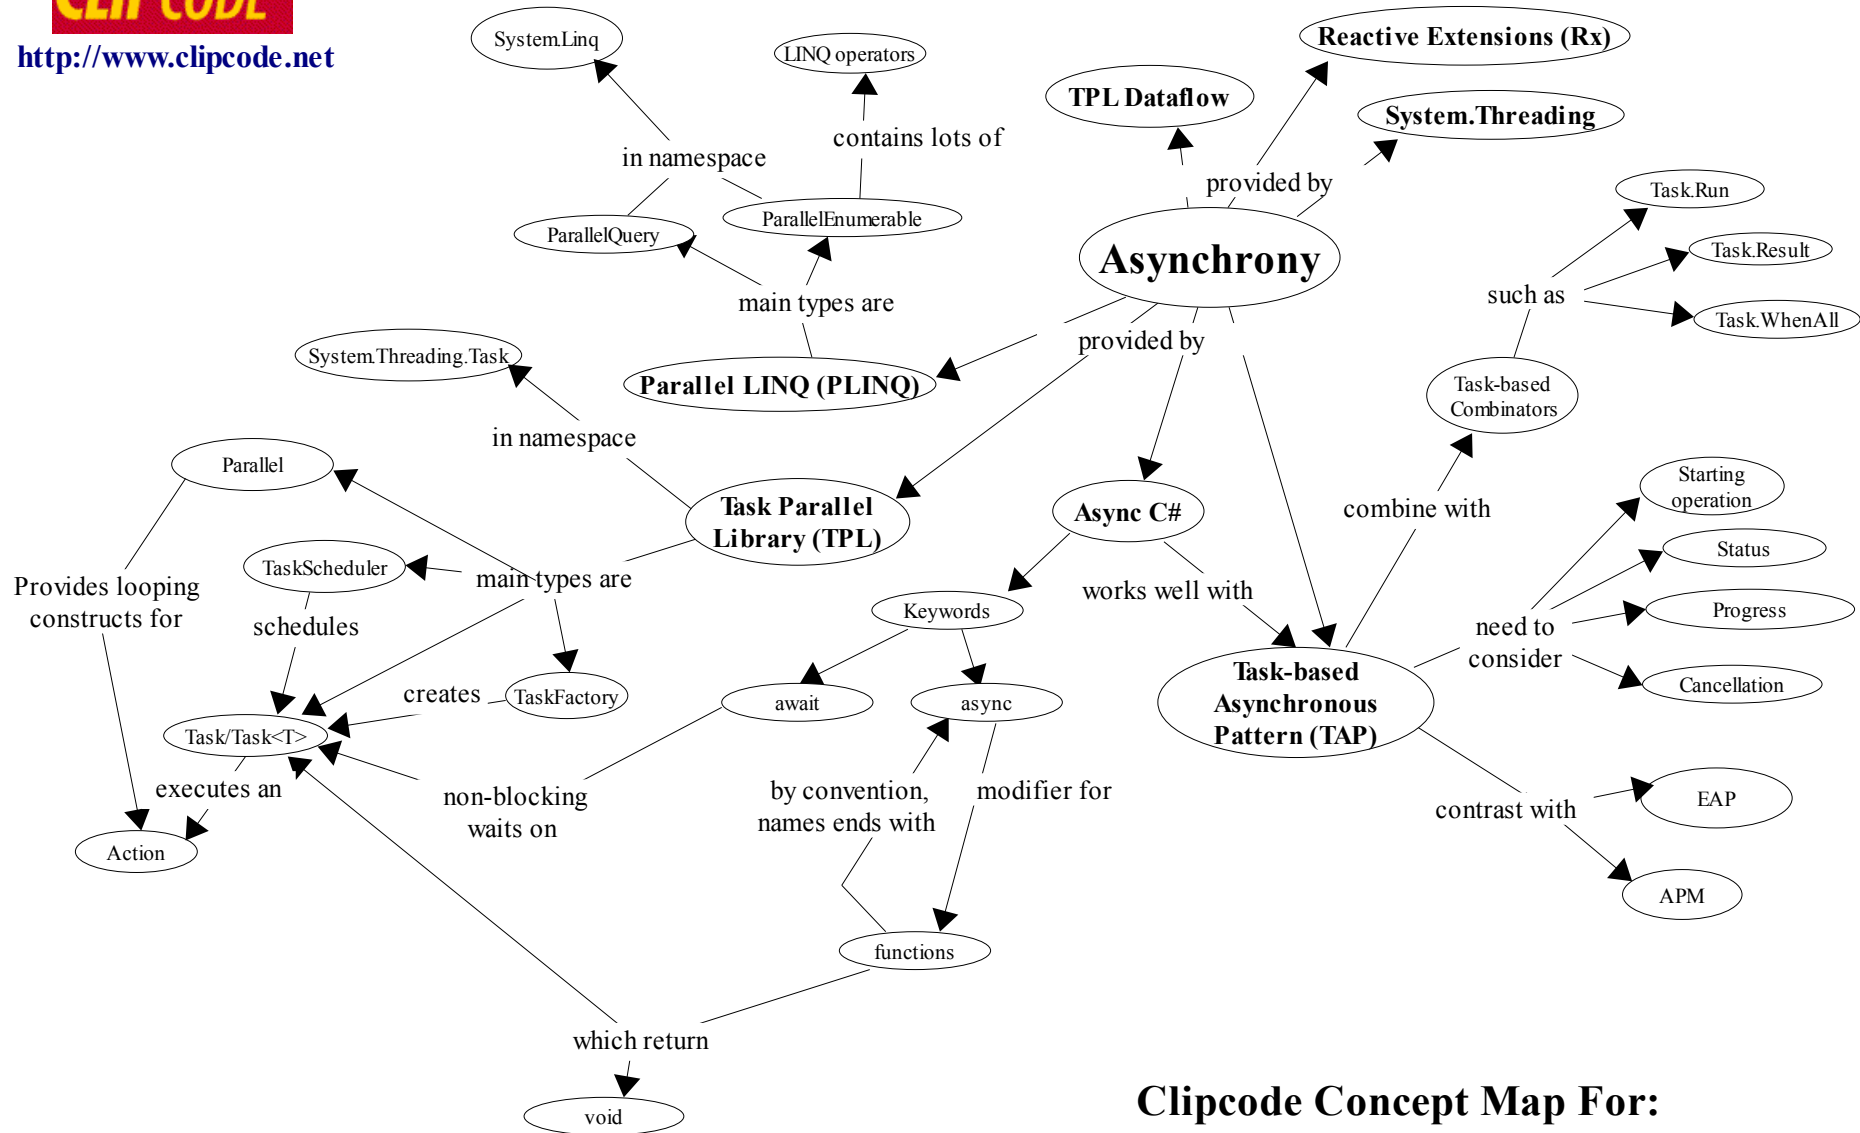

<http://www.clipcode.net>

**Clipcode Concept Map For:  
Task Parallel Library (TPL) / Parallel LINQ (PLINQ) /  
Async C# / Task-based Asynchronous Pattern (TAP)**